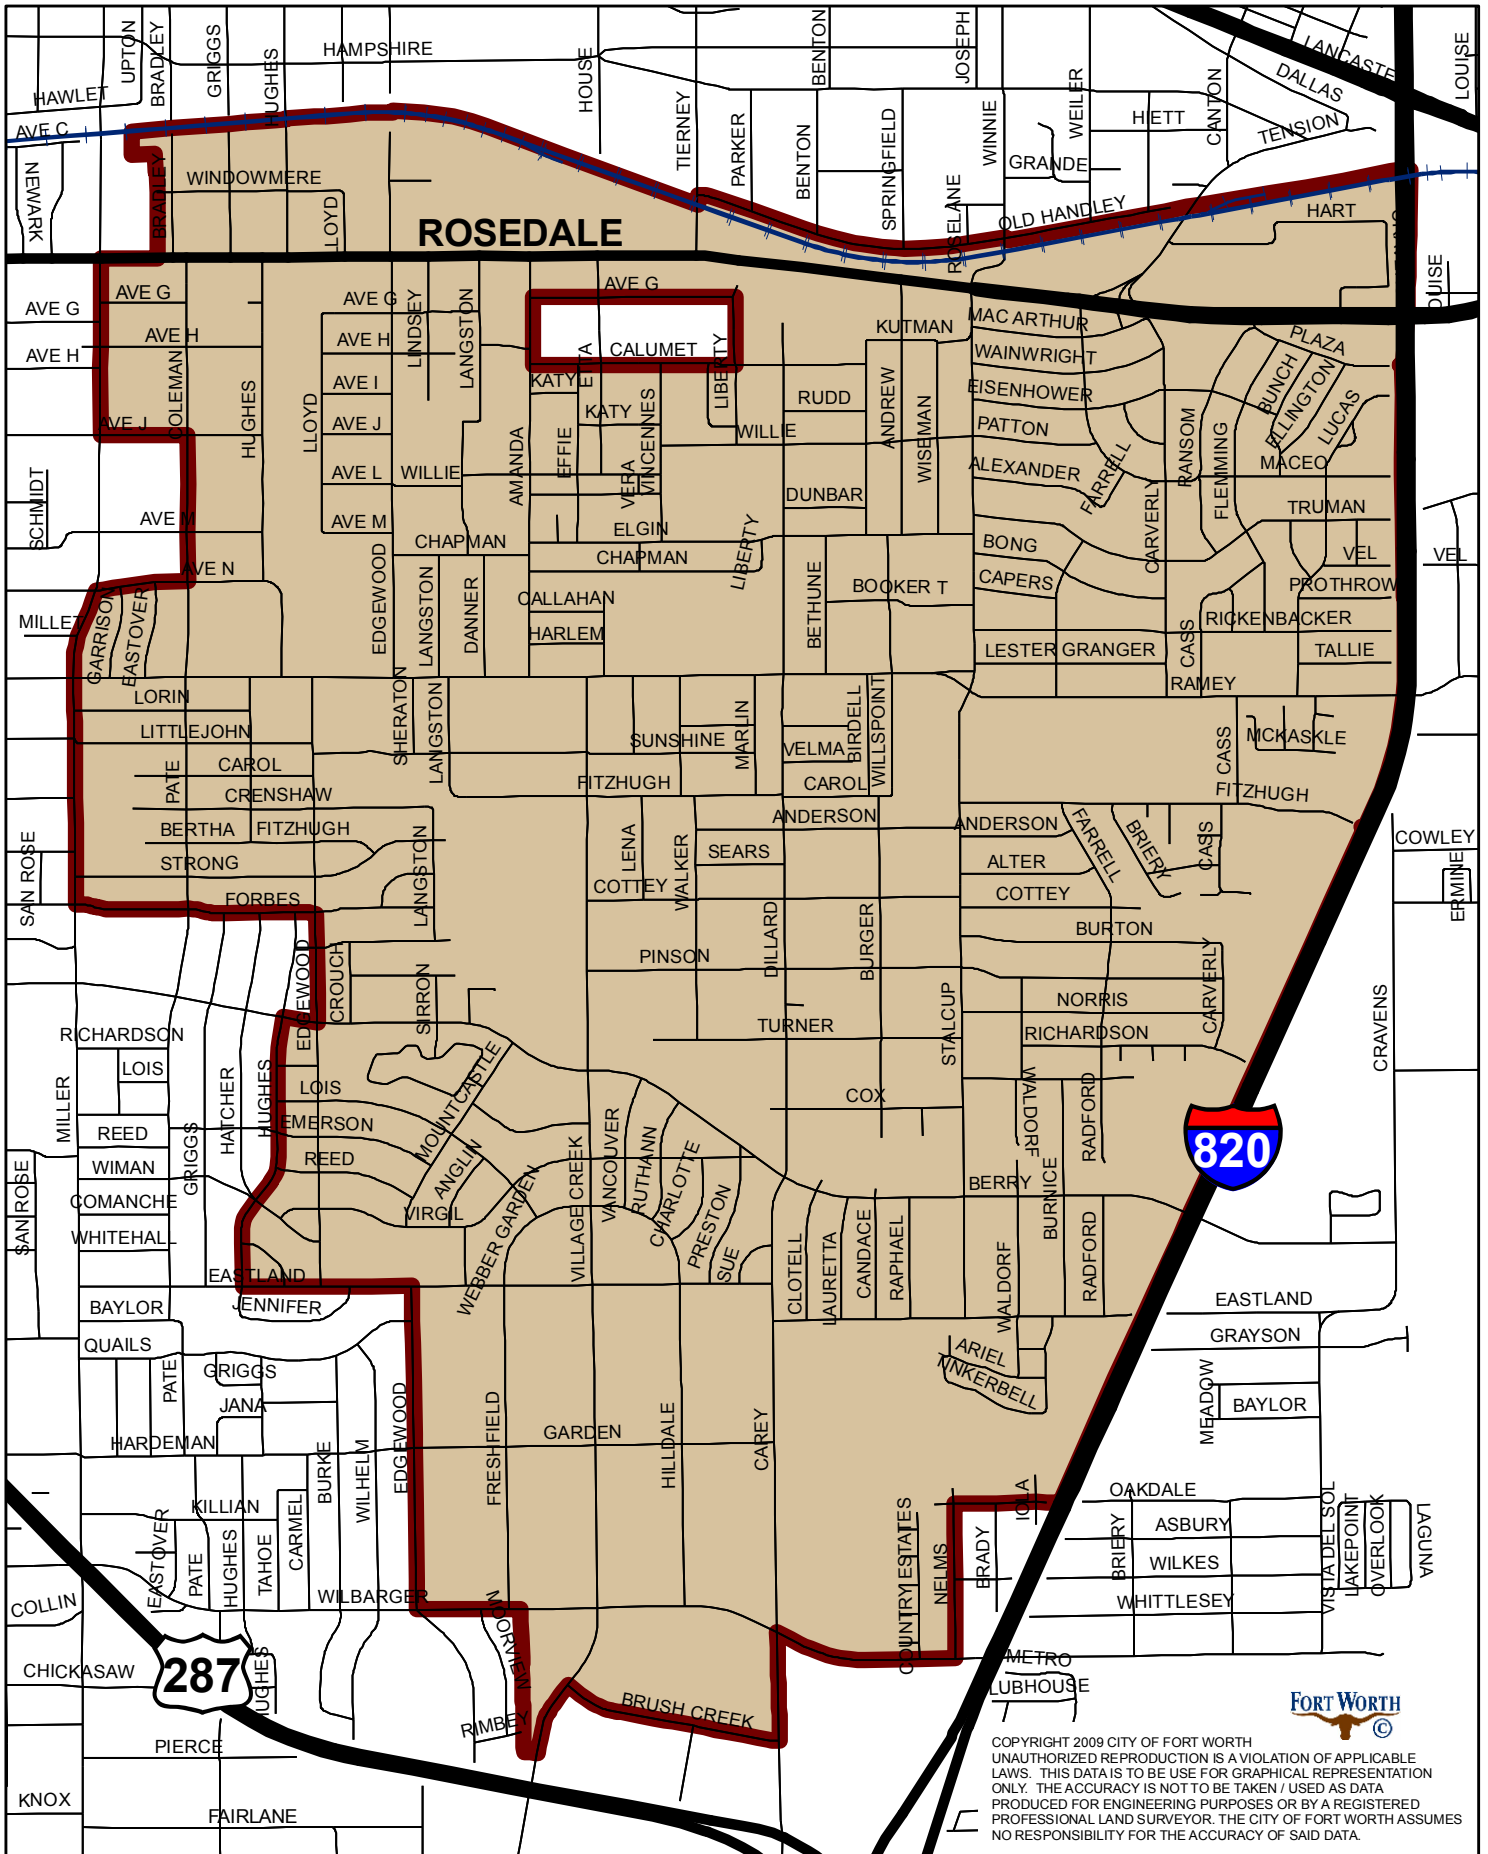

Stop Six NEZ Boundary

Source: City of Fort Worth: Planning and Development Department: sew: February 2009

0 0.5 1 Miles